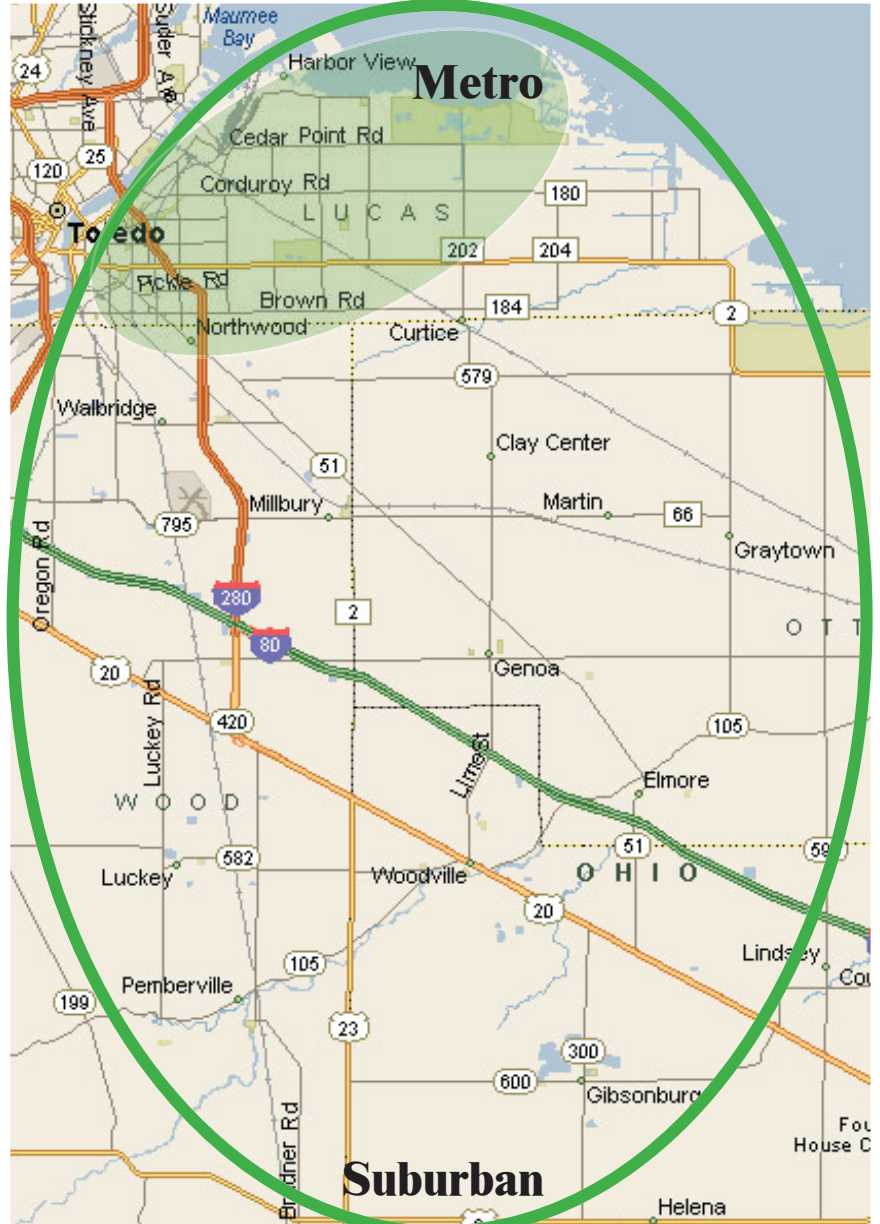

Suburban Edition

15,750

Community	Zip	Total
Clay Center	43408	120
Curtice	43412	645
Elmore	43416	1195
Genoa	43430	2245
Gibsonburg	43431	1400
Graytown	43432	440
Lake Twp.	43447	1140
Lindsey	43442	60
Luckey	43443	360
Martin	43445	265
Millbury	43447	645
Oak Harbor	43449	1700
Pemberville	43450	1090
Perrysburg	43551	10
Rocky Ridge	43458	50
Stony Ridge	43463	280
Walbridge	43465	2520
Williston	43468	160
Woodville	43469	1225
Mail & Office		200

Metro Edition

14,015

Community	Zip	Total
East Toledo	43605	1500
Curtice	43412	30
Jerusalem Twp	43616	1045
Northwood	43619	1970
Oregon	43616	9255
Mail & Office		215

Ohio Counties in The Press

Coverage Area

- Lucas
- Ottawa
- Sandusky
- Wood